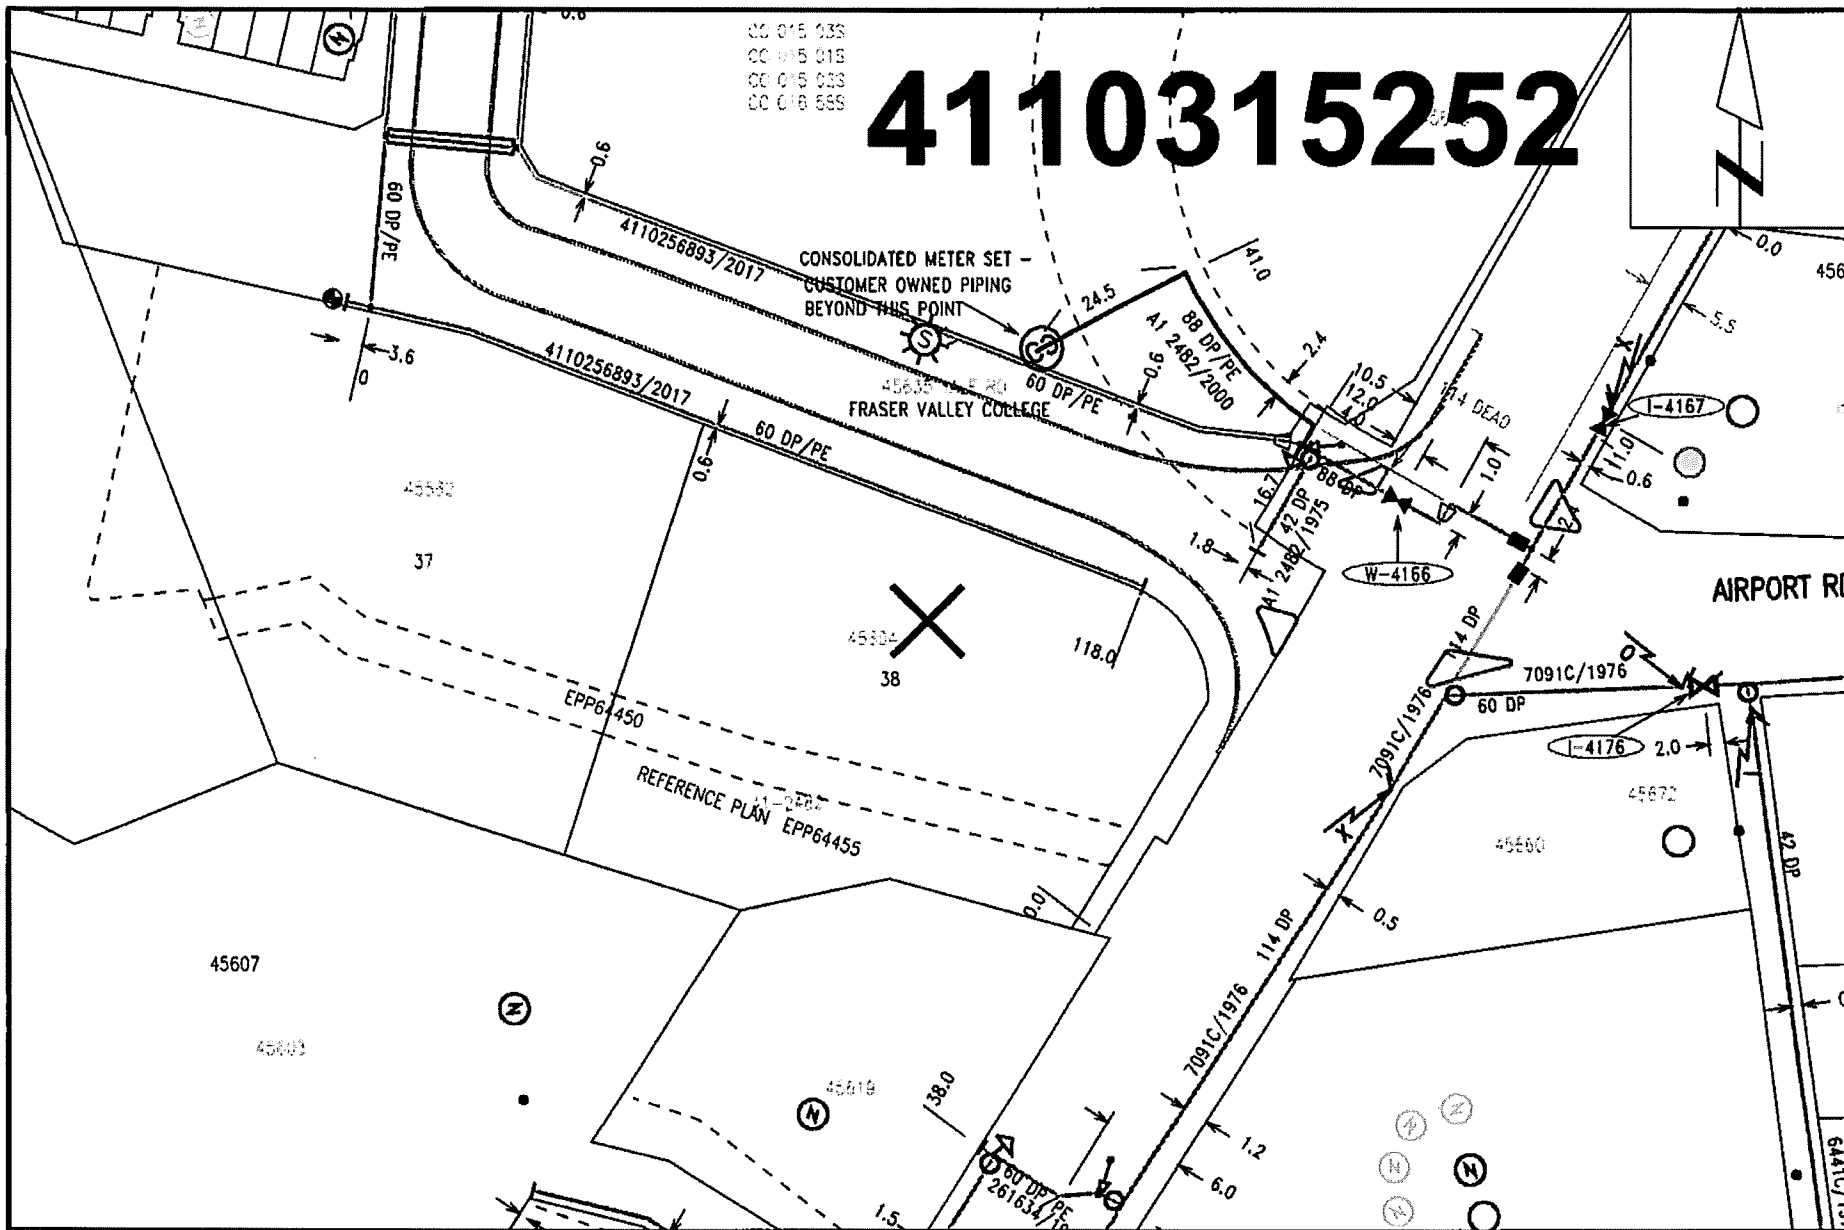

# 4110315252

**Nearest Intersection: Airport Rd and Institutional access road.  
Distance from lot to intersection is 63 meters (71 degrees North of East).  
View Scale: 1:1000**

**45604 Airport Rd, Chilliwack**

Order #: 31040898 Prem #: 10100369 City Limits: Chilliwack

X: 1294683050.00 Y: 468252860.00

Select autotext type 2018/12/03